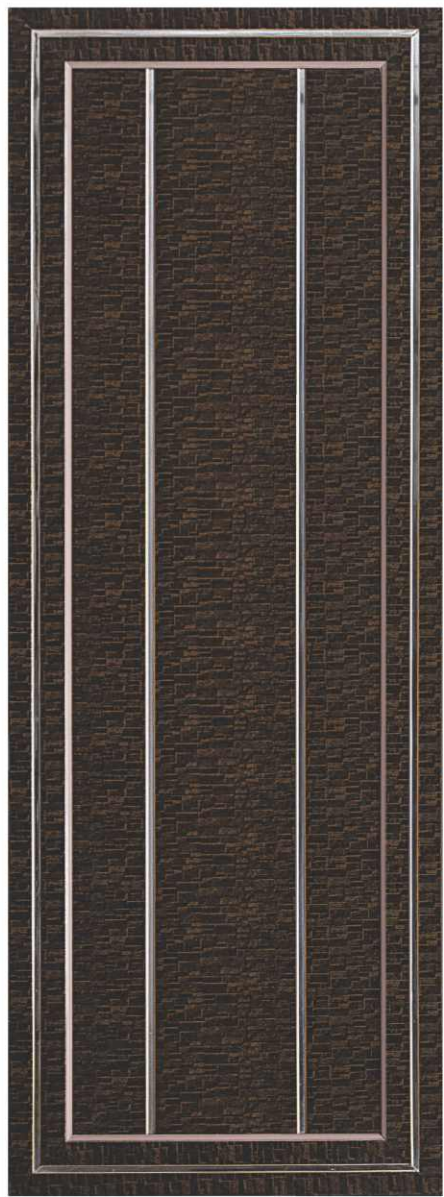

# RADIUM<sup>®</sup> PVC PROFILE

PVC DOORS | FRAME | PARTITIONS  
FALSECEILING | WALL PANELING | PROFILES

Extremely elegant LED single piece door

LED ORCHIDS

LED 3D CUBES

LED AGATES

LED FLOWER BEAL

Extremely elegant LED single piece door

LED COSMOS

LED WHITE MAGIC

Extremely elegant LED single piece door

LED CHHOTA BHEEM

LED BROWN BEAL

## Texture series

TEXTURE WOOD PLANK IVORY

TEXTURE WOOD PLANK WALNUT

TEXTURE WOOD PLANK BROWN

SilverLine series

SILVER LINE STONE BROWN

SILVER LINE STONE CHERRY

SILVER LINE IRON BROWN

# Moulding series

▶ VINTAGE WALLNUT

▶ VINTAGE GOLD