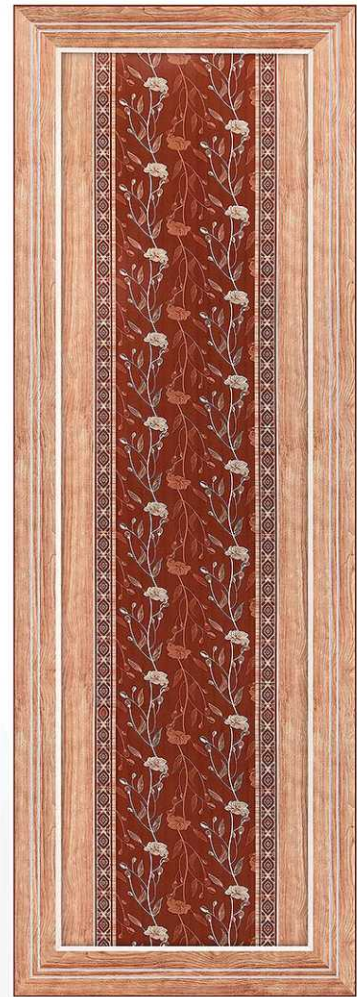

SILVER LINE STONE CHERRY

SILVER LINE STONE BROWN

TEXTURE WOOD PLANK IVORY

TEXTURE WOOD PLANK BROWN

TEXTURE WOOD PLANK WALNUT

TEXTURE
Series

ONE SIDE
Sparkle Digital
Series

OSSD PINK FLOWER

LED FLOWER BEAL

LED WHITE MAGIC

LED BROWN BEAL

LED series

Extremely elegant LED single piece door

Moulding
Series

JASMINE IVORY

JASMINE CHERRY

MARBLE IVORY

MARBLE BROWN

STONE IVORY

STONE CHERRY

STONE GOLD

VINTAGE WALNUT

ANTIQUÉ IVORY

ANTIQUÉ CHERRY

ANTIQUE CHERRY

COLOUR

TEXTURE WOOD
PLANK WALNUT

LED Flower Beal

ITALIAN MARBLE

ROSE WOOD

TEXTURE WOOD
PLANK IVORY

BROWN BEAL