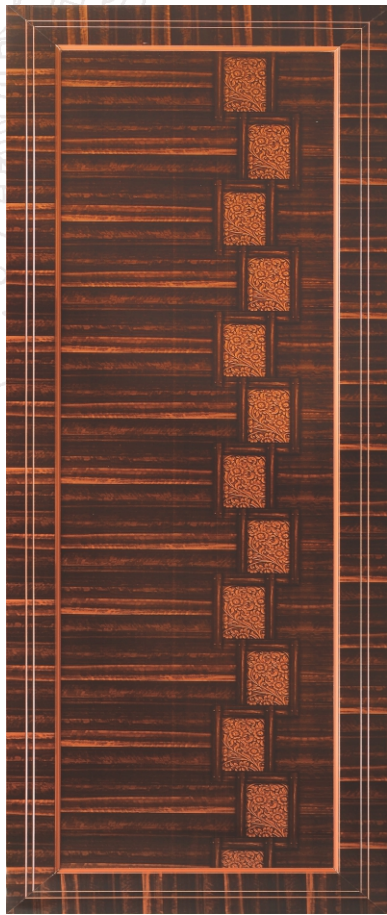

Moulding

SilverLine Stone Brown

Moulding

SilverLine Stone Cherry

Moulding

- Designed for stability and versatility.
- Maintenance free.
- Available in single & moulded shutter frames.
- Matching frame available.
- 30mm thick stylish single panel door.

IRON BROWN

Moulding

IRON CHERRY

Moulding

ANTIQUE CHERRY Moulding

Deffodil Gold Plain Border

ANTIQUE GOLD Moulding Border

DEFFODIL GOLD

Moulding Border

ANTIQUE CHERRY

Plain Border

VINTAGE GOLD

Plain Border

ANTIQUE IVORY

Plain Border

STONE GOLD

Moulding

ANTIQUÉ IVORY

Moulding

VINTAGE GOLD

Moulding Border

- Elegant design.
- Termite and borer proof
- Waterproof and weatherproof

VINTAGE WALLNUT Plain Border

STONE IVORY Plain Border